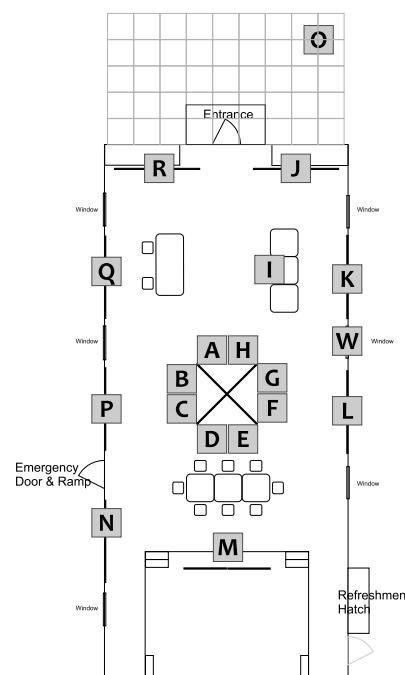

Watercolour

- 14/124 Scottish Pebbles (38h x 23w) [K] £40*
14/127 Sky and Field, Gresham (24h x 34w) [L] £35*

Hempstead Arts 2013 Panels

Sizes in cm [A] refer to panels * means that the artist is donating 100% of sales